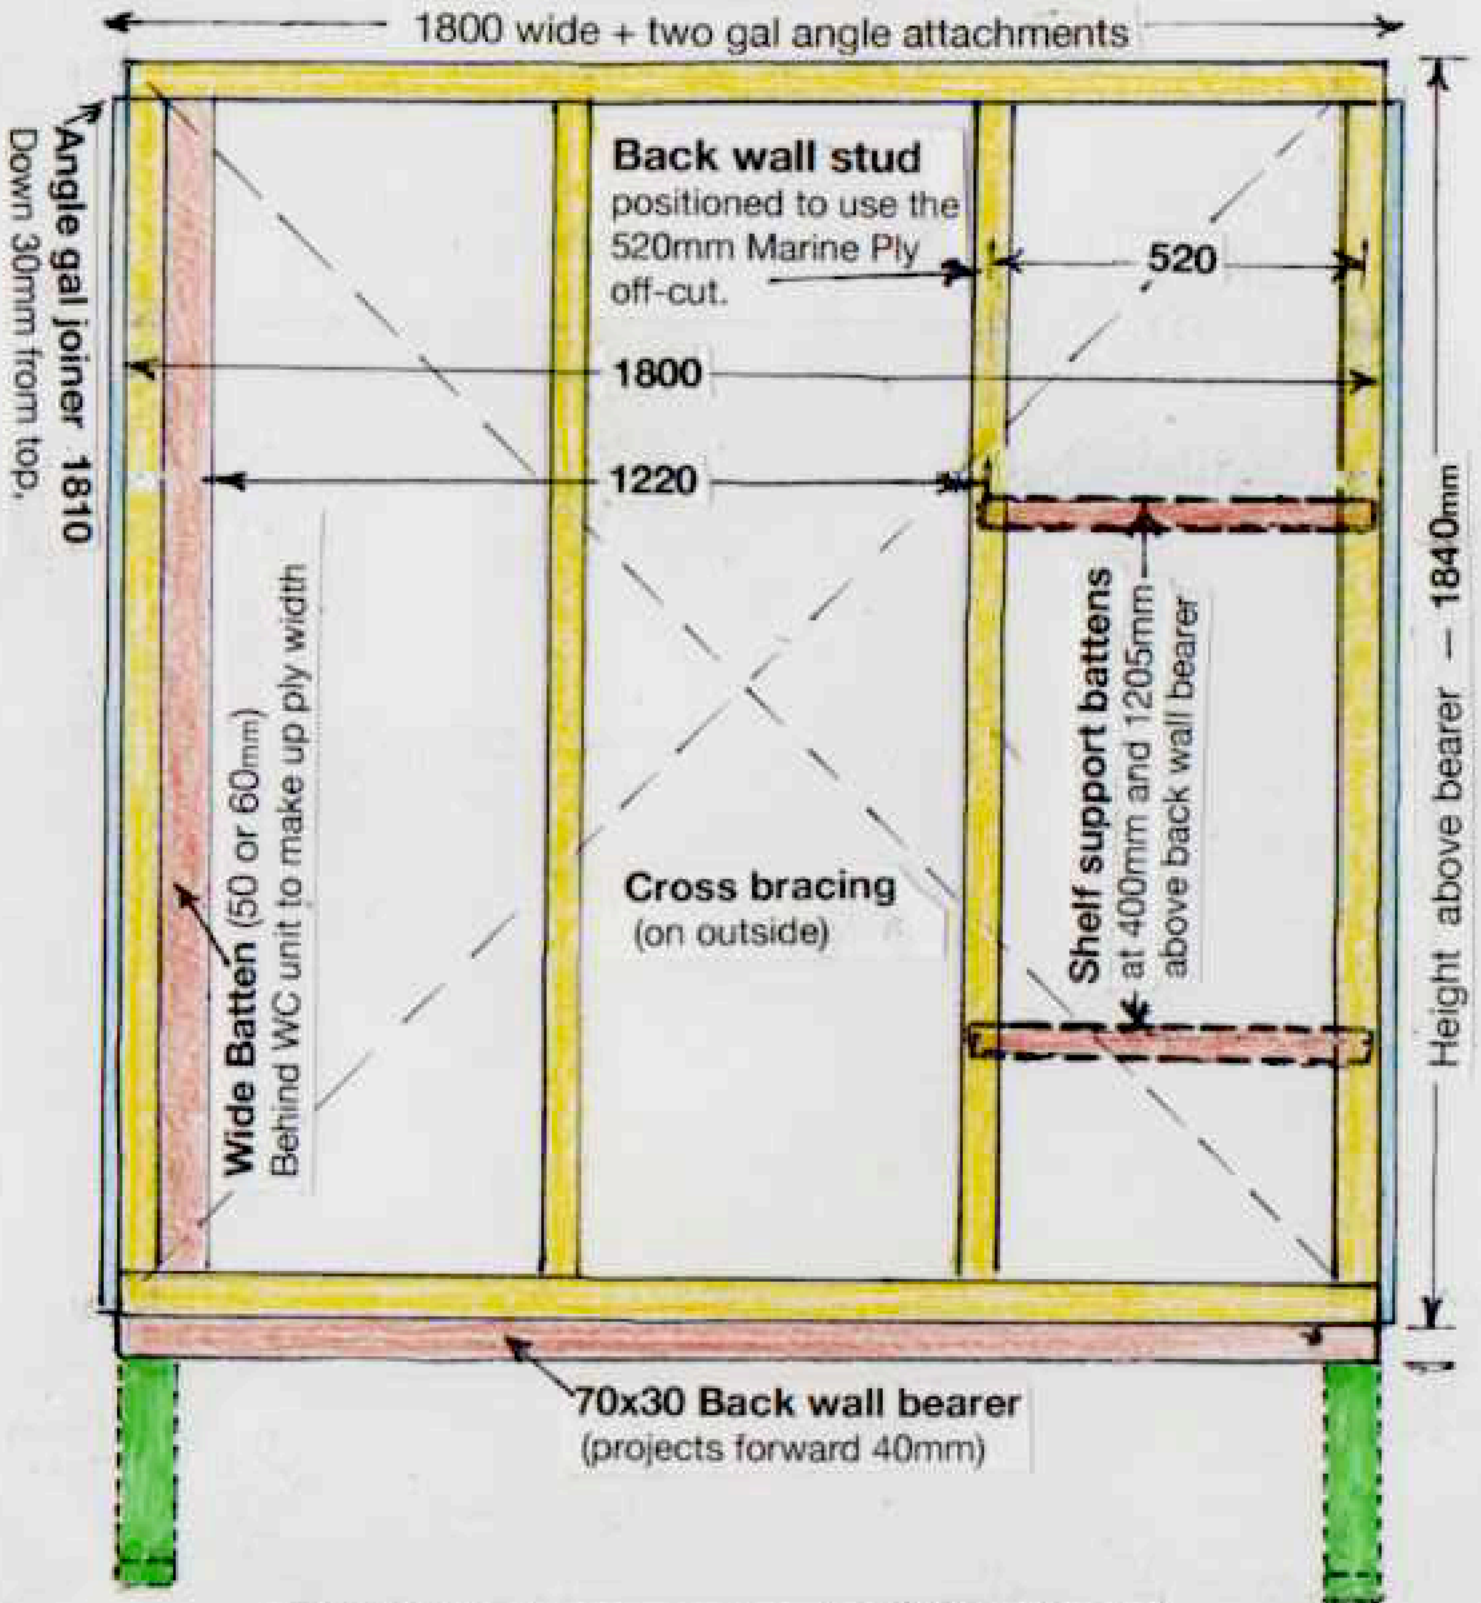

Frame timber all 30x30mm

70x30 Stub Legs support main 70x30 Wall bearer.
Total height of legs with removable pad feet 340mm.
(These attach to Studs 7 on Side Wall frames)