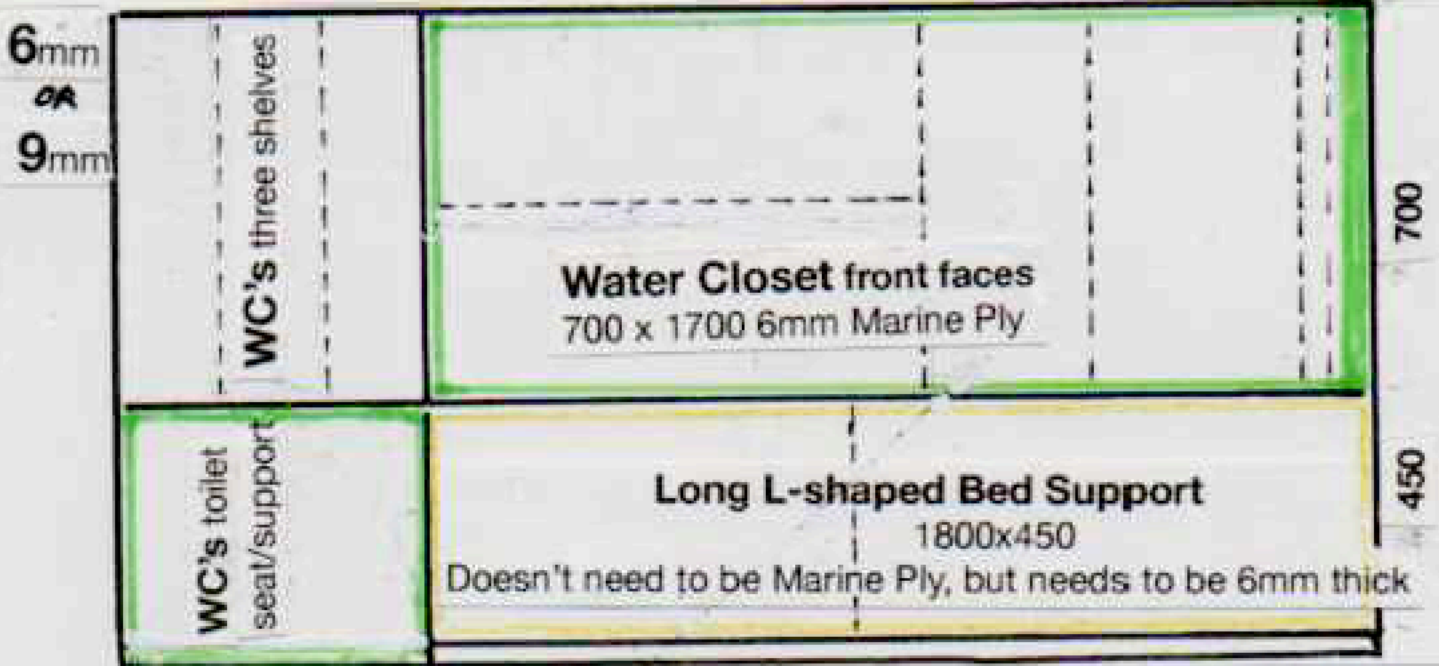

Marine Ply Sheet Divisions

All in 2440x1220 sizes
All AA Premium Grade

WC & Divider

Marine Ply 2440x1240 6 or 9mm AA premium grade
3 sheets at \$55 or \$124 each
1700 x 700 for all Water Closet front faces
2000 x 700 for Back of the Divider Cupboard

3-4mm